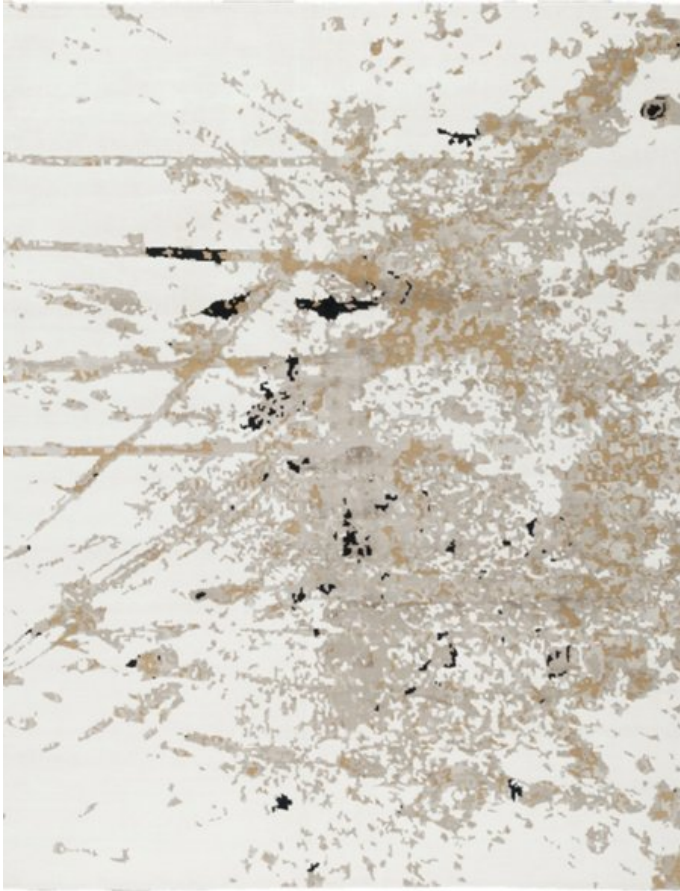

## Trisuli Collection

FLUXUS GRANITE

AUDIXAS GYSTER

BORIOR SNOWFOX

METRO LEXINGTON

SINCH CHATSWORTH

SKYLOOM REIKI

<b>CONSTRUCTION:</b>	HAND-KNOTTED
<b>COLOR:</b>	NEUTRAL
<b>SIZE:</b>	8 X 10, 9 X 12, 10 X 14, 12 X 15, 13 X 18
<b>FIBER CONTENT:</b>	70% WOOL, 30% SILK
<b>ORIGIN:</b>	NEPAL