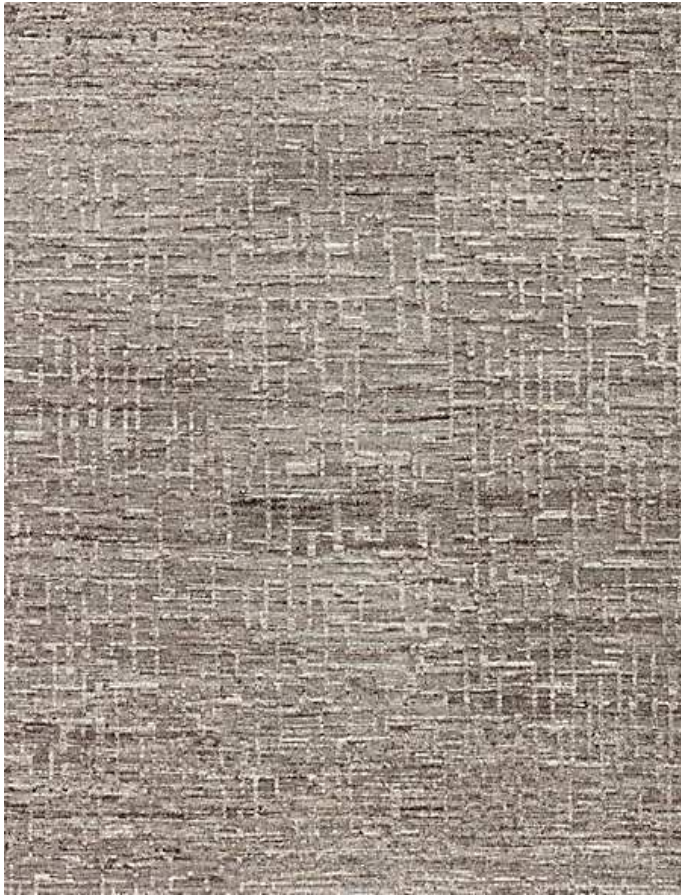

## Woodland Collection

KENZELL GREYSTONE

KENZELL DUNE

KENZELL SHERWOOD

CHESTERFIELD DESERT

CHESTERFIELD PEBBLE

CHESTERFIELD TERRAIN

CHESTERFIELD FOREST

---

|                       |                                  |
|-----------------------|----------------------------------|
| <b>CONSTRUCTION:</b>  | HAND-KNOTTED                     |
| <b>SIZE:</b>          | 8 X 10, 9 X 12, 10 X 14, 12 X 15 |
| <b>FIBER CONTENT:</b> | 100% WOOL                        |
| <b>ORIGIN:</b>        | NEPAL                            |